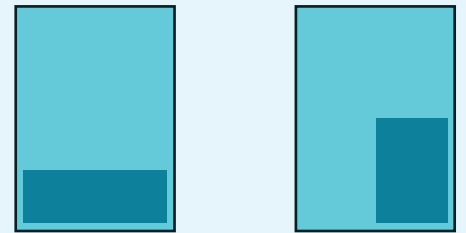

Email Size (px)	W 600px X Height
Rupees (₹)	15,000
Euros (€)	280

Advertisement in News Bulletin

Advertisement	Rupees (₹)	Euros (€)
Classified Ad (W 95mm X H 65mm)	2,500	50

Advertisement in The Maritime Economy Magazine

Advertisements	Rupees (₹)	Euros (€)
Full Page Ad (W 210mm X H 297mm)	25,000	470
Half Page Ad (W 190mm X H 138.5mm) (W 95mm X H 277mm)	15,000	280
Quarter Page Ad (W 190mm X H 69.25mm) (W 95mm X H 138.5mm)	8,000	150
Classified Ad (W 95mm X H 65mm)	2,500	50
Inside Front Cover Ad (W 210mm X H 297mm)	35,000	660
Inside Back Cover Ad (W 210mm X H 297mm)	35,000	660

Full Page Ad

Half Page Ad

Quarter Page Ad

Classified Ad

Inside Front Cover Ad

Inside Back Cover Ad

- ✘ Advertisement Design Format - High Resolution PNG, JPEG or PDF format
- ✘ Circulation - 30k + Maritime Professionals